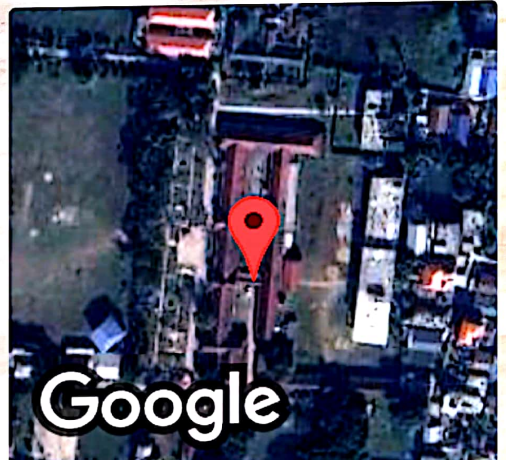

Goalpara, Assam, India
5JCG+CRW, Goalpara, Assam 783101, India
Lat 26.170733°
Long 90.627149°
22/09/23 11:46 AM GMT +05:30