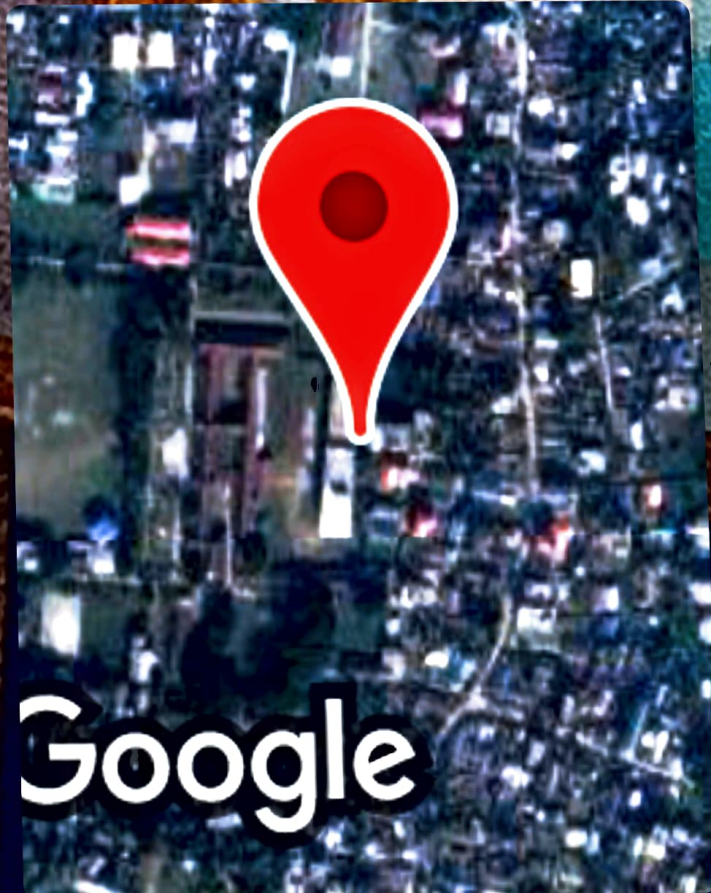

GPS Map Camera

Goalpara, Assam, India

Bamunpara New Colony Road, Bamunpara,

Goalpara, Assam 783101, India

Lat 26.170667°

Long 90.627678°

29/11/22 11:01 AM GMT +05:30

Goalpara, Assam, India

Bamunpara New Colony Road, Bamunpara,

Goalpara, Assam 783101, India

Lat 26.170622°

Long 90.627723°

29/11/22 11:01 AM GMT +05:30

Goalpara, Assam

Bamunpara New Colony

Goalpara, Assam 781001

GPS Map Camera

Goalpara, Assam, India

Bamunpara New Colony Road, Bamunpara,

Goalpara, Assam 783101, India

Lat 26.170659°

Long 90.627812°

29/11/22 10:52 AM GMT +05:30

Google

GPS Map Camera

Goalpara, Assam, India

Bamunpara New Colony Road, Bamunpara,

Goalpara, Assam 783101, India

Lat 26.170667°

Long 90.62767°

29/11/22 10:43 AM GMT +05:30

Goalpara, Assam, India